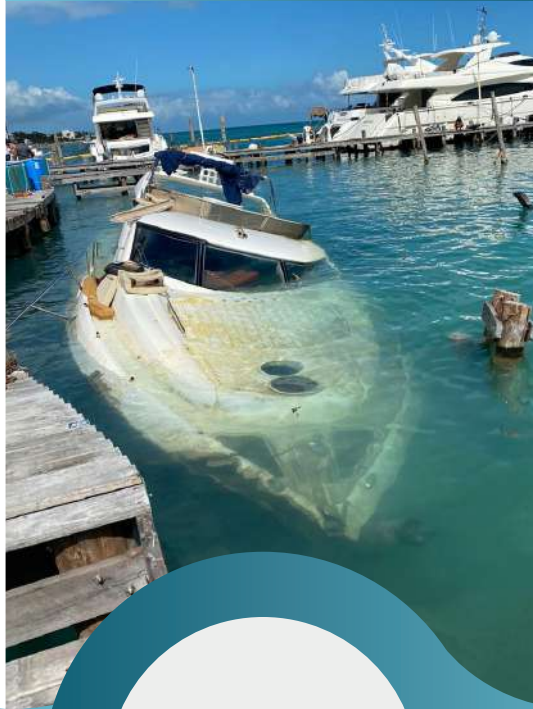

SERVICIOS

REFLOTAMIENTO

01

02

03